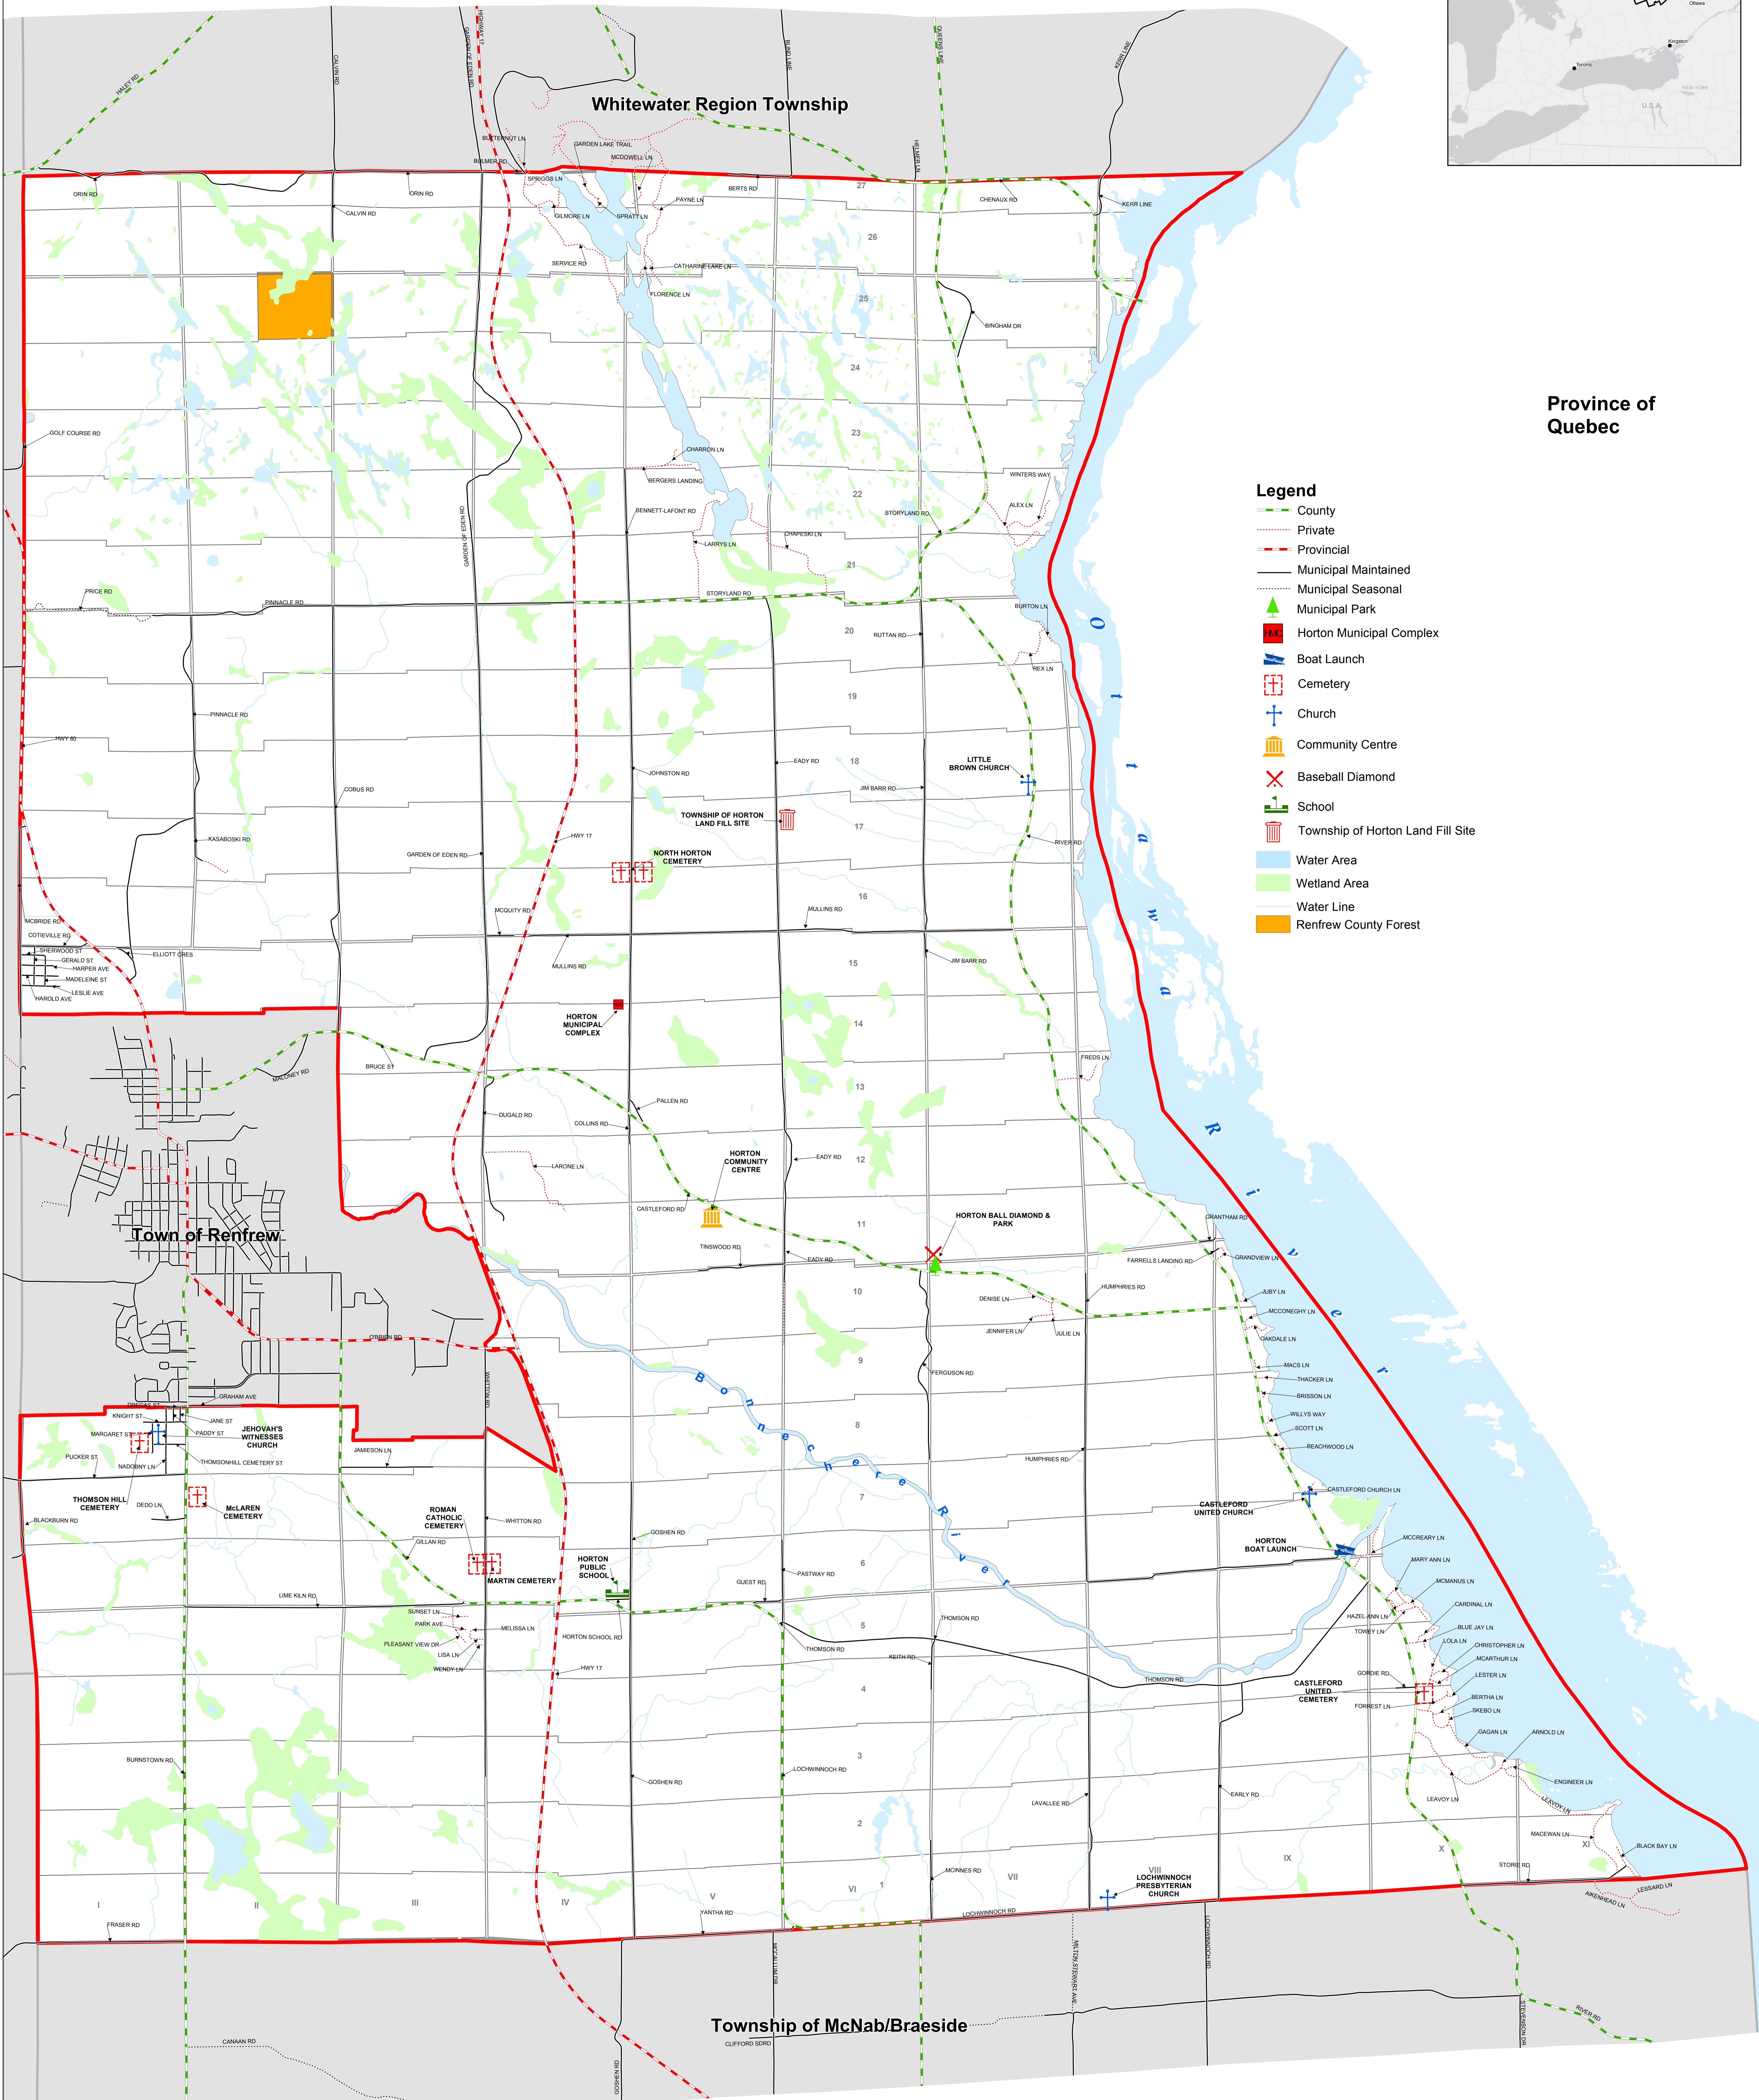

Township of Horton Road Map

Province of Quebec

- Legend**
- County
 - Private
 - Provincial
 - Municipal Maintained
 - Municipal Seasonal
 - Municipal Park
 - Horton Municipal Complex
 - Boat Launch
 - Cemetery
 - Church
 - Community Centre
 - Baseball Diamond
 - School
 - Township of Horton Land Fill Site
 - Water Area
 - Wetland Area
 - Water Line
 - Renfrew County Forest